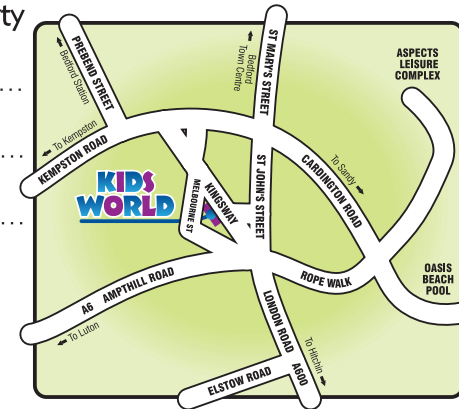

HOW TO FIND US

PLEASE NOTE:

Could you please ensure all children have arms & legs covered, plus also wearing socks at all times. This is for safety purposes.

TODDLERS Party

Yes' I would love to come to your party! ☐

Please tick as appropriate

Sorry, I cannot come to your party! ☐

From: .....