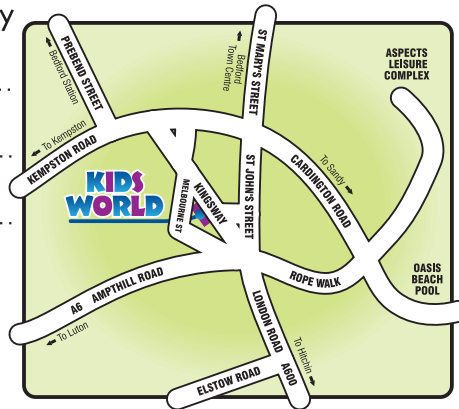

HOW TO FIND US

PLEASE NOTE:

Could you please ensure all children have arms & legs covered, plus also wearing socks at all times. This is for safety purposes.

TODDLERS Party

Yes' I would love to come to your party! ☐

Please tick as appropriate

Sorry, I cannot come to your party! ☐

From: .....